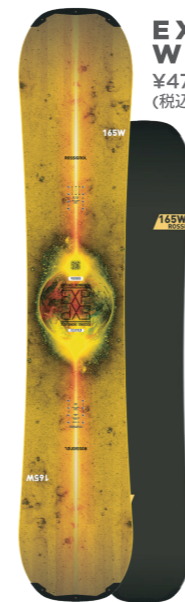

EXP WIDE

¥47,000- (税込¥51,700-)

3/10 FLEX
20% CAMBER

REPNA01 Sizes : 155W-160W-165W