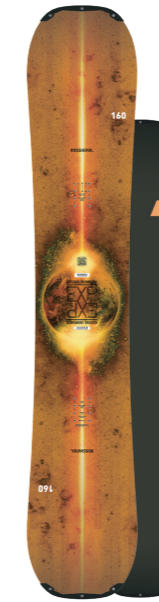

BOOTS

SHELLS

UNIBODY

アッパーとローアの一体成形。

ARTICULATED CUFF

アッパーとローアが別で動き、柔らかいフレックスを提供。

SHELL TONGUES

3D MOLDED

バック側のサポートとフレックスコントロールを行う。

3P

スネとフィットし、より快適なライディングをサポート。

SHELL LACING

BOA® FOCUS

アッパーとローアが別々に動くことで適したフレックスを提供。

HYBRID INSTEP BOA®

BOA を使いながらもレースと同じ感覚が得られる。

HYBRID BOA® VELCRO®

効果的な微調整ができるシステム。

TRADITIONAL LACE

シルクとナイロン配合のレースを使用。

BOA® & BOA® COILER

BOA システムにより、迅速にホールド感を調整可能。

THE BOA® FIT SYSTEM

最適なフィット感とパフォーマンス性を提供。

LINERS

よりフレックスコントロールがしやすいよう改良。フレックスは9、7、5の3種があり、女性モデルは5と履きやすいフレックスに。

TRUE FORM

シェルと連動した専用設計のインナーが高いフィット感を実現。熱成形フォームにより足に馴染み、ホールド性と操作性、雪面タッチを向上。

HEEL HARNESS

ヒールにハーネスをいれることでかかとの動きをストップ。余計な動きが無くなることでコントロール性が向上。

J-BARS

ヒールと足首部へ足型にフィットする形状を用い、よりフィットしたインナーブーツに。

THERMO-MOLDABLE

サーモ可能となったインナー。カスタムして履くことで、個々に合ったインナーブーツが完成。

FOOTBEDS

フットベッドに快適な履き心地と高いパフォーマンスを誇る Ortholite® を使用。特徴として通気性・透湿性・衝撃吸収に優れ、防カビ・防臭効果も備える。

SENSOR 3

足裏の形状に沿った 3 点サポートと衝撃吸収パッドにより、姿勢を安定させ疲労を軽減。RS PRIMO、RS HYBRID に搭載。

DUAL LAYER DIECUT

Ortholite® と共同開発の、52% 再生 EVA を使用したフットベッドが、高い快適性と安定性を実現し、環境負荷も低減。ALLEY BOA®, CRANK BOA®, CRANK LACED に搭載。

RS PRIMO

¥71,000- (税込¥78,100-)

Single body shell
3D molded tongue
DUAL ZONE BOA® FOCUS
PVC-Free synthetic leather (PU)
20% recycled rubber outsole
10% recycled EVA lining
20% recycled EVA Sensor 3 midsole
True Form Thermo-moldable liner
Independent ankle harness
Sensor 3 molded footbed
PFAS-free / Flex 7

RFOBHO1 23.5-33.5cm

RS HYBRID

¥66,000- (税込¥72,600-)

Articulated cuff
3D molded tongue
HYBRID INSTEP BOA® M+2
PVC-Free synthetic leather (PU)
20% recycled rubber outsole
10% recycled EVA lining
20% recycled EVA Sensor 3 midsole
True Form Thermo-moldable liner
Independent ankle harness
Sensor 3 molded footbed
PFAS-free / Flex 9